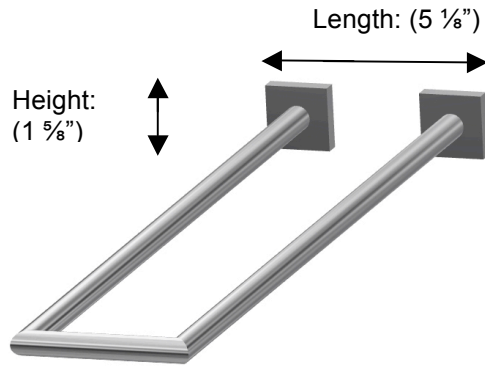

BRAGA

67677 Double Perpendicular Towel Rail

Depth: (14 1/8")
Backplate: (1 5/8")

Description:

Double Perpendicular Towel Rail

Finishes:

-  CR – Chrome
-  PV – Polished Brass
-  UB – Unlacquered Brass
-  MB – Matte Black
-  NI – Polished Nickel
-  ES – Satin Nickel
-  GD – Gold

Material:

Brass

Method of Fixing:

Direct to wall

Country of Origin:

Portugal

All Dimensions are approximate